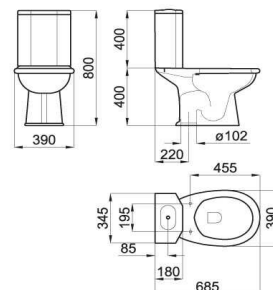

PACK C/C floor outlet pan decorated in gold, C/C cistern with bottom right inlet. Includes mechanism. Includes 100090790-N381000036 fixing kit. Includes the flush button in gold finish 100100450 - N499816921. (1)

PACK Cuvette au sol sortie verticale décoration dorée, réservoir avec alimentation inférieure droite et mécanisme. Inclus fixations 100090790 - N381000036. Inclus le bouton poussoir avec finition dorée 100100450 - N499816921. (1)

100108192 - N399999838 ● ● ● ● ● ● White/gold - Blanc/or

(2) It is required - Requiert

S - H 100041216
N420442300