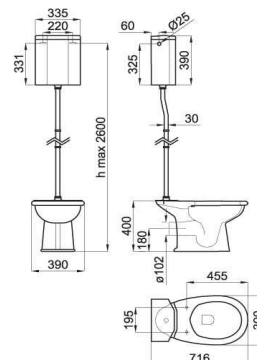

PACK C/C wall outlet pan, high level cistern with side inlet and cistern internals and high level cistern's accessories. Includes fixing kit. (1)

PACK Cuvette au sol sortie horizontale avec plaque pour réservoir haut, réservoir suspendu avec alimentation latérale, mécanisme et accessoires réservoir haut. Inclus fixations . (1)

NEW 100121352 - N383000056

White/bronze - Blanc/bronze