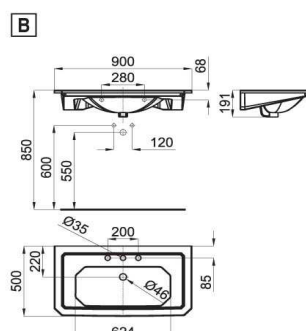

Victorian Collection: Imagine

A ● ● ● 90 cm. wall hung console basin with overflow. Includes 100040489 - N302160000 fixing kit. Can be used with a console leg set. With taphole

Console 90 cm suspendu avec trop-plein. Fourni avec accessoires de fixation 100040489 - N302160000. Avec trou pour la robinetterie

100093752 - N383000004

○ White - Blanc

B ● ● ● With 3 tapholes

3 orifices pour robinetterie

100093753 - N383000005

○ White - Blanc

C ● ● ● Gloss lacquered wood legs for Imagine wall hung basin. Dimension: 87 x 47.5 cm x 83 cm high