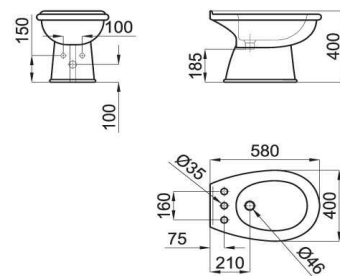

100108195 - N333688438

 White/gold - Blanc/or

Victorian Collection: Imagine N

A

B

Free-standing bidet decorated in gold. Includes 100090790 - N381000036 fixing kit.

Bidet au sol décoration dorée.

100108281 - N399999835