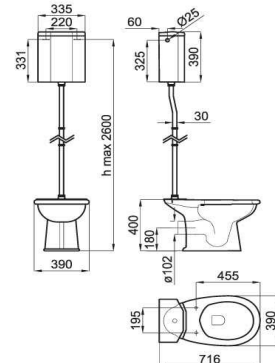

PACK C/C wall outlet pan decorated in gold, high level cistern with side inlet and cistern internals and high level cistern's accessories. Includes 100090790-N381000036 fixing kit. (2)

PACK Cuvette au sol sortie horizontale décoration dorée avec plaque pour réservoir haut, réservoir suspendu avec alimentation latérale, mécanisme et accessoires réservoir haut. Inclus fixations 100090790 - N381000036. (2)

100108195 - N333688438

White/gold - Blanc/or