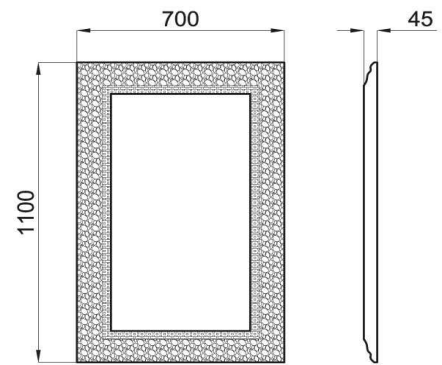

Miroir vertical 70x110 cm.

100082360 - N863000001

Mirror-white - Miroir-blanc

100082361 - N863000002

Mirror-black - Miroir-noir

100114674 - N863000011

Mirror-white/gold - Miroir-blanc/or