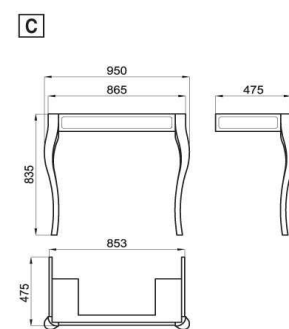

Mirror-black - Miroir-noir

110x70 cm. horizontal mirror

Miroir horizontal 110x70 cm.

100082340 - N866000002

Mirror-white - Miroir-blanc

100082342 - N866000003

Mirror-black - Miroir-noir

Victorian Collection: Imagine N