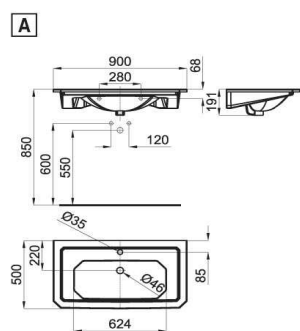

Victorian Collection: Imagine

A ● ● ● 90 cm. wall hung console basin with overflow. Includes 100040489 - N302160000 fixing kit. Can be used with a console leg set. With taphole

Console 90 cm suspendu avec trop-plein. Fourni avec accessoires de fixation 100040489 - N302160000. Avec trou pour la robinetterie

100093752 - N383000004

○ White - Blanc

B ● ● ● With 3 tapholes

3 orifices pour robinetterie

100093753 - N383000005

○ White - Blanc

C ● ● ● Gloss lacquered wood legs for Imagine wall hung basin. Dimension: 87 x 47.5 cm x 83 cm high