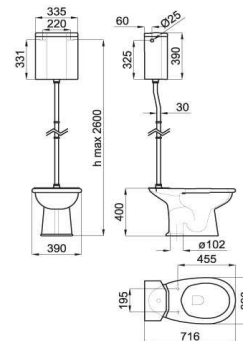

PACK C/C floor outlet pan, high level cistern with side inlet and cistern internals and high level cistern's accessories. Includes fixing kit. (1)

PACK Cuvette au sol sortie verticale avec plaque pour réservoir haut, réservoir suspendu avec alimentation latérale, mécanisme et accessoires réservoir haut. Inclus fixations . (1)

NEW 100121353 - N383000054

White/bronze - Blanc/bronze

(2) It is required - Requierit

S - H 100041216
N420442300