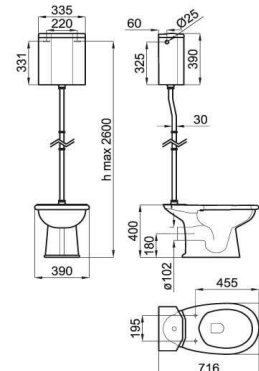

PACK C/C wall outlet pan, high level cistern with side inlet and cistern internals and high level cistern's accessories. Includes 100090790-N381000036 fixing kit. (2)

PACK Cuvette au sol sortie horizontale avec plaque pour réservoir haut, réservoir suspendu avec alimentation latérale, mécanisme et accessoires réservoir haut. Inclus fixations 100090790 - N381000036. (2)

100108193 - N333688436

White/chrome - Blanc/chromé