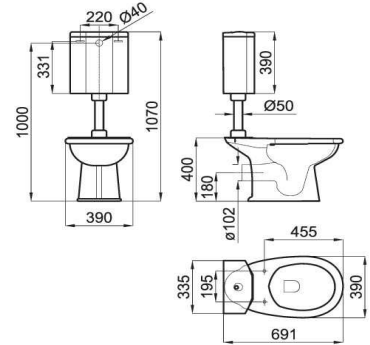

PACK C/C wall outlet pan decorated in gold, C/C cistern with bottom right inlet and mechanism and medium level cistern's accessories. Includes 100090790-N381000036 fixing kit. (2)

PACK Cuvette au sol sortie horizontale décoration dorée pour réservoir mi hauteur, réservoir avec alimentation inférieure droite et mécanisme et accessoires réservoir mi hauteur. Inclus fixations 100090790 - N381000036. (2)

100108198 - N333688433

White/gold - Blanc/or

(1) It is required - Requierit

S - V 100041330
N499572400