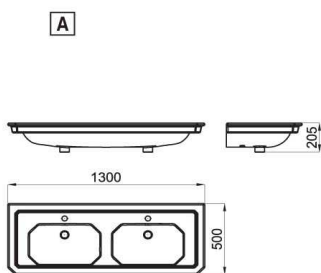

100093752 - N383000004

○ White - Blanc

B ● ● ● With 3 tapholes

3 orifices pour robinetterie

100093753 - N383000005

○ White - Blanc

C ● ● ● Gloss lacquered wood legs for Imagine wall hung basin. Dimension: 87 x 47.5 cm x 83 cm high

Jeu de pieds en bois laqué brillant pour console Imagine suspendue

100094029 - N877000001

○ White - Blanc

100106496 - N877000003

● Black - Noir

Victorian Collection: Imagine

A ● ● ● ● ● ● 130 cm. wall hung console basin with overflow. Includes 100040489 - N302160000 fixing kit. Can be used with a console leg set. With taphole

NEW 100137958 - N399999806 White - Blanc

C Gloss lacquered wood legs for 130 cm Imagine wall hung basin. Dimension: 126,5 x 47,5 x 83,5 cm high. Jeu de pieds en bois laqué brillant pour console Imagine 130 cm suspendue. 126,5 x 47,5 x 83,5 cm