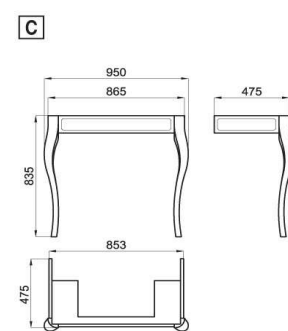

Victorian Collection: Imagine

A ● ● ● 90 cm. wall hung console basin with overflow. Includes 100040489 - N302160000 fixing kit. Can be used with a console leg set. With taphole

Console 90 cm suspendu avec trop-plein. Fourni avec accessoires de fixation 100040489 - N302160000. Avec trou pour la robinetterie

100093752 - N383000004

○ White - Blanc

B ● ● ● With 3 tapholes

3 orifices pour robinetterie

100093753 - N383000005

○ White - Blanc

C ● ● ● Gloss lacquered wood legs for Imagine wall hung basin. Dimension: 87 x 47.5 cm x 83 cm high