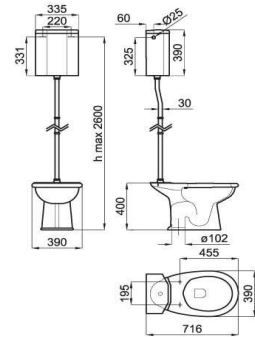

PACK C/C floor outlet pan decorated in gold, high level cistern with side inlet and cistern internals and high level cistern's accessories. Includes 100090790-N381000036 fixing kit. (1)

PACK Cuvette au sol sortie verticale décoration dorée avec plaque pour réservoir haut, réservoir suspendu avec alimentation latérale, mécanisme et accessoires réservoir haut. Inclus fixations 100090790 - N381000036. (1)

100108201 - N399999841

White/gold - Blanc/or

(2) It is required - Requierit

S - H 100041216
N420442300