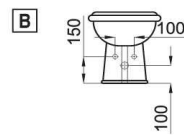

Victorian Collection: Imagine