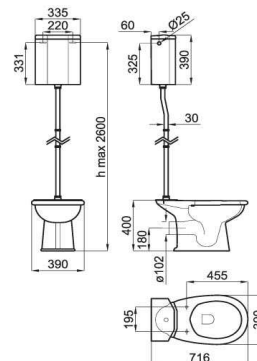

PACK C/C wall outlet pan, high level cistern with side inlet and cistern internals and high level cistern's accessories. Includes 100090790- N381000036 fixing kit. (2)

PACK Cuvette au sol sortie horizontale avec plaque pour réservoir haut, réservoir suspendu avec alimentation latérale, mécanisme et accessoires réservoir haut. Inclus fixations 100090790 - N381000036. (2)

100108194 - N333688435

White/gold - Blanc/or

(1) It is required - Requierit

S - V 100041330
N499572400