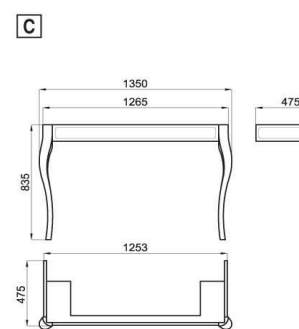

100093752 - N383000004

○ White - Blanc

B ● ● ● With 3 tapholes

3 orifices pour robinetterie

100093753 - N383000005

○ White - Blanc

C ● ● ● Gloss lacquered wood legs for Imagine wall hung basin. Dimension: 87 x 47.5 cm x 83 cm high

Jeu de pieds en bois laqué brillant pour console Imagine suspendue

100094029 - N877000001

○ White - Blanc

100106496 - N877000003

● Black - Noir

Victorian Collection: Imagine

A ● ● ● ● ● ● 130 cm. wall hung console basin with overflow. Includes 100040489 - N302160000 fixing kit. Can be used with a console leg set. With taphole

NEW 100137958 - N399999806 White - Blanc

C Gloss lacquered wood legs for 130 cm Imagine wall hung basin. Dimension: 126,5 x 47,5 x 83,5 cm high. Jeu de pieds en bois laqué brillant pour console Imagine 130 cm suspendue. 126,5 x 47,5 x 83,5 cm