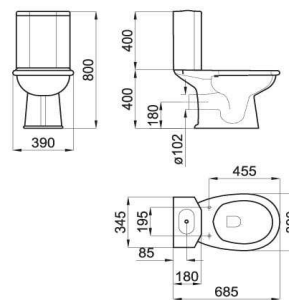

PACK C/C wall outlet pan decorated in gold, C/C cistern with bottom right inlet. Includes mechanism. Includes 100090790-N381000036 fixing kit. Includes the flush button in gold finish 100100450 - N499816921. (2)

PACK Cuvette au sol sortie horizontale décoration dorée, réservoir avec alimentation inférieure droite et mécanisme. Inclus fixations 100090790 - N381000036. Inclus le bouton poussoir avec finition dorée 100100450 - N499816921. (2)

100108191 - N333688437 ● ● ● ● ● ● White/gold - Blanc/or