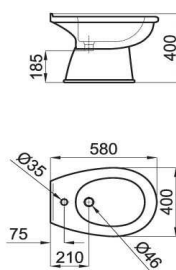

Victorian Collection: Imagine

A Bidet with fixing kit 100041212 - N420150000.

Bidet avec fixations 100041212 - N420150000.

100093748 - N383000002

○ White - Blanc

B ● ● ● With 3 tapholes

3 orifices pour robinetterie

100093749 - N383000006

○ White - Blanc