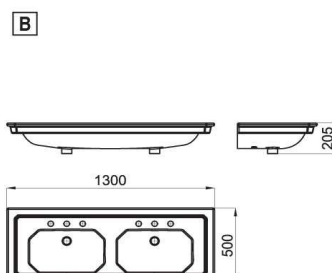

100093752 - N383000004

○ White - Blanc

B ● ● ● With 3 tapholes

3 orifices pour robinetterie

100093753 - N383000005

○ White - Blanc

C ● ● ● Gloss lacquered wood legs for Imagine wall hung basin. Dimension: 87 x 47.5 cm x 83 cm high

Jeu de pieds en bois laqué brillant pour console Imagine suspendue

100094029 - N877000001

○ White - Blanc

100106496 - N877000003

● Black - Noir

Victorian Collection: Imagine

A ● ● ● ● ● ● 130 cm. wall hung console basin with overflow. Includes 100040489 - N302160000 fixing kit. Can be used with a console leg set. With taphole

NEW 100137958 - N399999806 White - Blanc

C Gloss lacquered wood legs for 130 cm Imagine wall hung basin. Dimension: 126,5 x 47,5 x 83,5 cm high. Jeu de pieds en bois laqué brillant pour console Imagine 130 cm suspendue. 126,5 x 47,5 x 83,5 cm