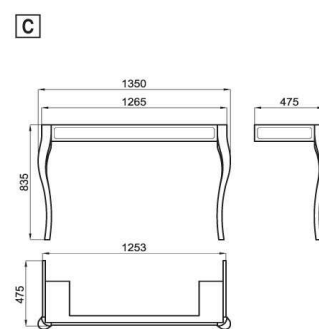

Victorian Collection: Imagine N

A ● ● ● ● ● ● 130 cm. wall hung console basin with overflow. Includes 100040489 - N302160000 fixing kit. Can be used with a console leg set. With taphole

Console 130 cm suspendu avec trop-plein. Fourni avec accessoires de fixation 100040489 - N302160000. Avec trou pour la robinetterie

NEW 100137959 - N399999807 ● ● ● ● ● ● White/gold - Blanc/or

B ● ● ● ● ● ● With 3 tapholes 3 orifices pour robinetterie

NEW 100137960 - N399999808 ● ● ● ● ● ● White/gold - Blanc/or

C ● ● ● ● ● ● Gloss lacquered wood legs for 130 cm Imagine wall hung basin. Dimension: 126,5 x 47,5 x 83,5 cm high. Jeu de pieds en bois laqué brillant pour console Imagine 130 cm suspendu. 126,5 x 47,5 x 83,5 cm

NEW 100137922 - N877000006 ● White - Blanc

NEW 100137961 - N877000007 ● Black - Noir

(1) It is required - Requiert

S - V 100041330
N499572400