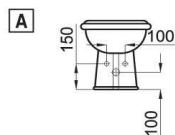

Victorian Collection: Imagine