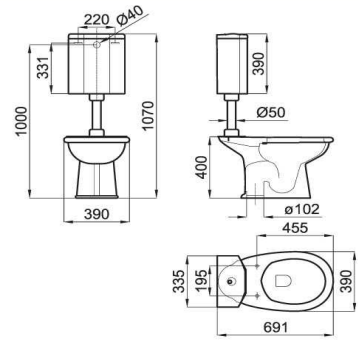

Victorian Collection: Imagine N

(1) It is required - Requierit

S - V 100041330
N499572400

PACK C/C floor outlet pan decorated in gold, C/C cistern with bottom right inlet and mechanism and medium level cistern's accessories. Includes 100090790-N381000036 fixing kit. (1)

PACK Cuvette au sol sortie verticale décoration dorée pour réservoir mi hauteur, réservoir avec alimentation inférieure droite et mécanisme et accessoires réservoir mi hauteur. Inclus fixations 100090790 - N381000036. (1)

100108204 - N399999844

White/gold - Blanc/or

(2) It is required - Requierit

S - H 100041216
N420442300