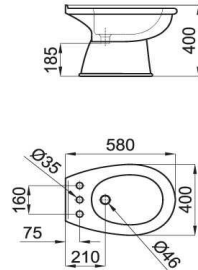

Victorian Collection: Imagine

A Bidet with fixing kit 100041212 - N420150000.

Bidet avec fixations 100041212 - N420150000.

100093748 - N383000002

○ White - Blanc

B ● ● ● With 3 tapholes

3 orifices pour robinetterie

100093749 - N383000006

○ White - Blanc