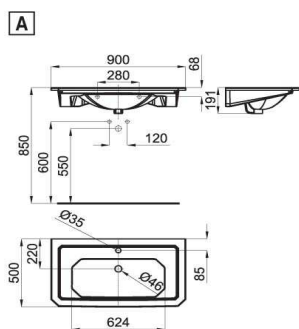

Mirror-black - Miroir-noir

110x70 cm. horizontal mirror

Miroir horizontal 110x70 cm.

100082340 - N866000002

Mirror-white - Miroir-blanc

100082342 - N866000003

Mirror-black - Miroir-noir

Victorian Collection: Imagine N