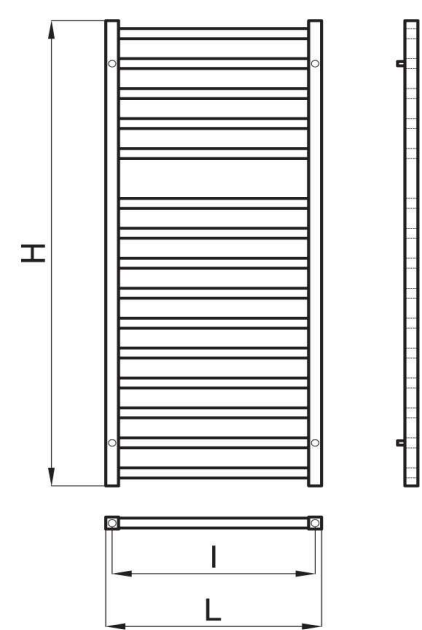

NK Logic

Completes the tapware, sanitaryware and furniture range of the same name. By combining them it is possible to create harmonious atmospheres with a unified design. Available in water version (,), electric version (E1, E2) and electric version with thermostat (ET1, ET2).

Special attention is paid to this radiator during the polishing stage of its manufacture, since this is the only way for achieving a good result on flat surfaces.

Complète la gamme de robinetteries, de sanitaires et de mobilier du même nom. Sa combinaison crée des ambiances harmonieuses appliquant un critère de design unifié. Disponible en version à eau (,), en version électrique (E1, E2) et en version électrique avec thermostat (ET1, ET2).

La fabrication de ce radiateur impose un travail spécial lors de la phase de polissage, car c'est la seule manière d'obtenir un bon résultat sur les surfaces planes.