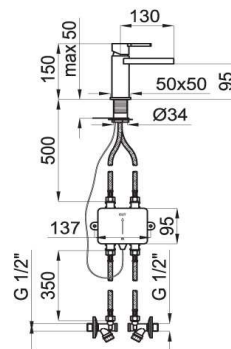

1,7 128

Single lever basin mixer 3/8". Ø25 mm ceramic cartridge Length of hoses 320 mm. Without pop-up waste. Without aerator (cascade). Flow rate (mixed water) 4 l/min. at 3 bar.

Mitigeur lavabo avec cartouche Ø25 mm. Flexibles raccordement 3/8" longueur 320 mm. Sans vidage. Chute d'eau en effet cascade. À 3 bars de pression (eau mélangée) 4 l/min.

100093557 - N199999775

● Chrome - Chromé

100093556 - N199999772

■ ● White - Blanc

**NEW**

Single lever basin mixer 3/8". Ø25 mm ceramic cartridge. Without pop-up waste. Without aerator (cascade). Flow rate (mixed water) 4 l/min. at 3 bar. Does not need connecting to the mains. Temperature indicator with LED lights. Shut-off valves with filters include

100123661 - N199999597

Chrome - Chromé

High spout single lever basin mixer 3/8". Ø25 mm ceramic cartridge Length of hoses 320 mm. Without aerator (cascade). Flow rate (mixed water) 4 l/min. at 3 bar.

Mitigeur lavabo bec haut avec cartouche Ø25 mm. Flexibles raccordement 3/8" longueur 320 mm. Sans vidage. Chute d'eau en effet cascade. À 3 bars de pression (eau mélangée) 4 l/min.

100123662 - N199999599

● Chrome - Chromé

1,7 128

Single lever bidet mixer 3/8". Ø25 mm ceramic cartridge Length of hoses 320 mm. Without pop-up waste. Without aerator (cascade). Flow rate (mixed water) 4 l/min. at 3 bar.