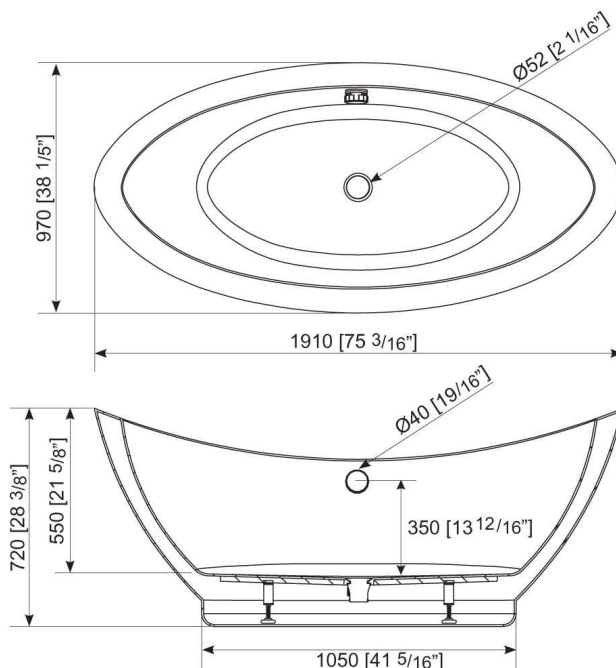

KOAN 1910 [75 3/16"] x 970 [38 1/5"]

PREINSTALACIÓN • PRE-INSTALLING • PRE-INSTALLATION