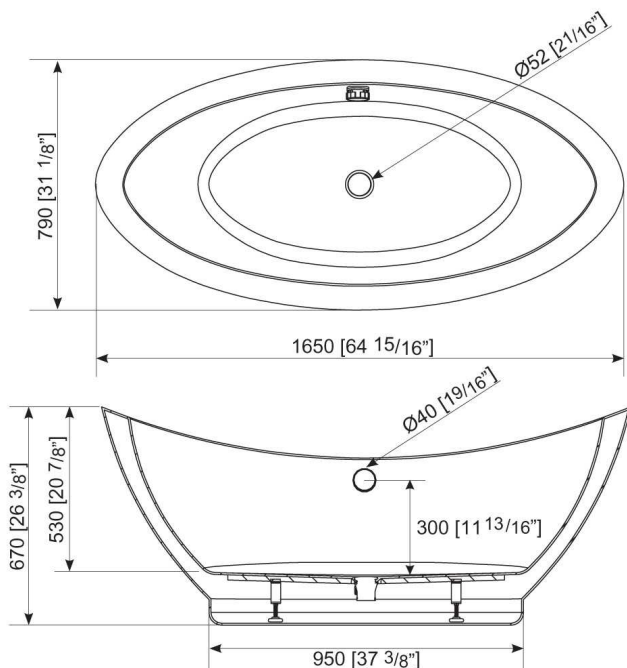

KOAN 1650 [64 15/16"] x 790 [31 1/8"]

PREINSTALACIÓN • PRE-INSTALLING • PRE-INSTALLATION