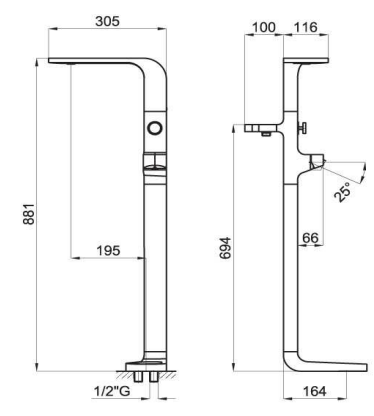

by LUIS VIDAL

Single lever basin mixer 3/8". Ø25 mm ceramic cartridge. Length of hoses 365 mm. without pop-up waste. Flow rate (mixed water) 9 l/min. at 3 bar.

Mitigeur lavabo avec cartouche Ø25mm. flexibles raccords 3/8". Longueur 365 mm., sans vidage. À 3 bars de pression (eau mélangée) 9 l/min.

- 100123656 - N199999571 Chrome - Chromé
- 100123655 - N199999575 White - Blanc

Digital basin mixer with 1/2" connections, without a drain. Screen with a temperature and flow indicator. Security stop. ECO functions: optional flow and temperature limit. Set programmes: teeth, face and hands. Battery back-up. The 3 bars of pressure (with mixed water) are 15l/min. It needs to be plugged in. Also includes a 100-240V transformer, 50/60Hz exit, 9.0V. external mixer 85x75x55mm.

- 100123650 - N199999578 ChrÉme - ChrÉmé
- 100123649 - N199999579 White - Blanc

FIEur mÉuntÉ bath shÉwer mixer 1/2". SpÉut with flÉw-bracker. autÉmatic diverter. ShÉwer kit included.

Mitigeur bain/dÉuche installatiÉn au sÉ avec cartÉuche Ø35 mm. RaccÉdement 1/2". DÉuchette, flexible et suppÉrt inclus. Inverseur autÉmatique.