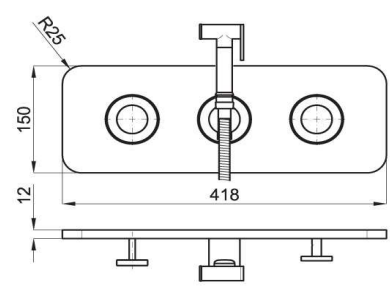

Mood sanitary shower pack. Separate KRION® panel with space for 3 accessories, deck-mounted basin mixer for shower set, sanitary shower, wall bracket with outlet elbow, 125 cm. flexi shower hose and robe hook.

Pack mood douchette sanitaire Inklus : Panneau indépendant en KRION® pour 3 accessoires, robinet mélangeur encastré pour douchette sanitaire, douchette sanitaire, support mural avec prise d'eau, flexible 125 cm. et crochet.

- 100138281 - N387000039 ☐ Snow / White - Blanc
- 100138275 - N387000043 ☒ Strawberry / White - Blanc
- 100138282 - N387000041 ☒ Navy / White - Blanc