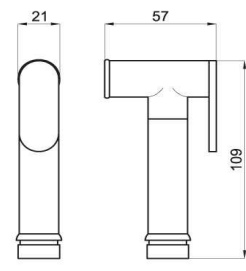

Wall bracket with outlet elbow (1)

Support mural avec prise d'eau (1)

100123143 - N199999586

Chrome - Chromé

100123157 - N199999585

White - Blanc

Sanitary shower. In case to be installed with the KRION® accessories panel, is necessarily that the panel be the separate version (100123750 - N899999869, 100123752 - N899999870 ó 100123751 - N899999873) or order the pack with the separate panel for 3 accessories ((100138281 - N387000039, 100138275 - N387000043, 100138282 - N387000041, 100138274 - N387000040, 100138264 - N387000044 ó 100138126 - N387000042)