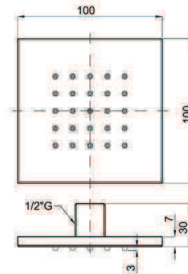

Wall mounted body jet 1/2". Minimum flow rate required: 4 l/min. at 3 bar

Buse latérale douche 1/2". Requiert un débit minimum à 3 bars de 4 l/min.

100065936 - N140140023 Chrome - Chromé

NEW 100137901 - N140140072 White - Blanc