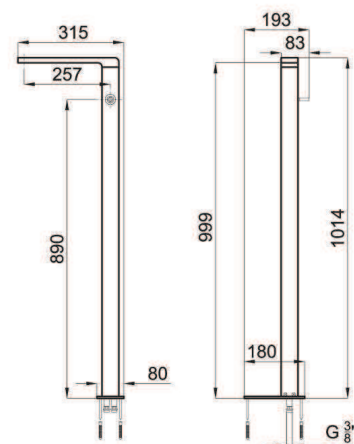

Floor mounted basin mixer 3/8". Spout with flow-bracker. Flow rate (mixed water) 12,23 l/min. at 3 bar.

Mitigeur lavabo installation au sol avec cartouche Ø35 mm. Raccordements 3/8". Bec avec brise-jet laminaire. Chute d'eau en effet cascade. À 3 bars de pression (eau mélangée) 12,23 l/min.

100063517 - N19999986

Chrome - Chromé

100073040 - N19999902

White - Blanc