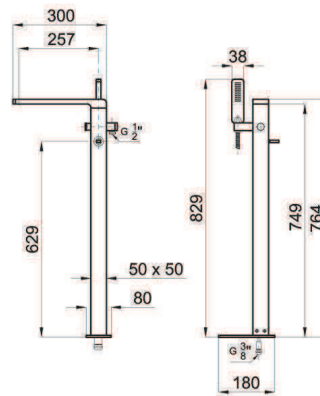

100063524 - N19999987

 Chrome - Chromé

100073047 - N19999987

 White - Blanc

3,6 48

3,7 56

High spout single lever basin mixer 3/8". Ø25 mm ceramic cartridge. Length of hoses 470 mm. Without pop-up waste. Spout with flow-bracker (limit flow rate at 8 l/min. at 3 bar to avoid splashing water).

100073036 - N19999892 White - Blanc

Concealed shower mixer 1/2". Flow rate (mixed water) 18,57 l/min. at 3 bar.

Mitigeur douche à encastrer. Raccordements 1/2". À 3 bars de pression (eau mélangée) 18,57 l/min.

100063521 - N19999981 Chrome - Chromé

100073044 - N19999895 White - Blanc

Floor mounted bath shower mixer 1/2". Spout with flow-bracker. automatic diverter. Flow rate (mixed water) 14,83 l/min. at 3 bar for spout and 14,12 l/min. at 3 bar for handshower.

100063518 - N19999982

Chrome - Chromé

100073038 - N19999896

White - Blanc

4 hole deckmounted bath set 1/2". Consisting of: handle, bath spout, diverter and hand shower with flexi shower 150 cm. Spout with flow-bracker. Flow rate (mixed water) 13,64 l/min. at 3 bar for spout and 13,76 l/min. at 3 bar for handshower.